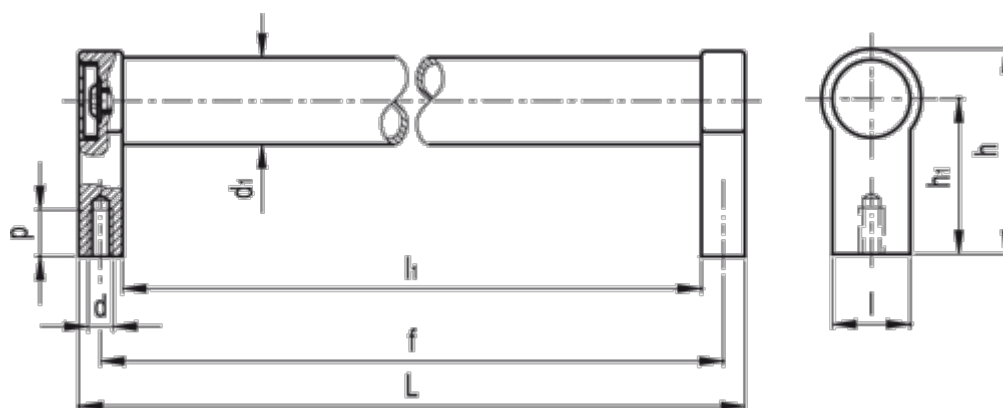

Data Sheet

Article number: 20569280400

Description: E+G Tubular handle GN333.1-28-400-A-EL
A Mounting from back

Measures

d = M8

d1 = 28

f = 400

h = 66

h1 = 50

L = 414

l1 = 386

p = 14